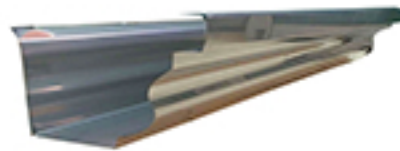

MAKATI AVENUE LUMBER, HARDWARE & CONST. SUPPLY, INC.

C-Channel (Jeamaxx Brand)

Steel Bars

Polycarbonate Sheet

Gutter Roofing

Rectangular Tubular