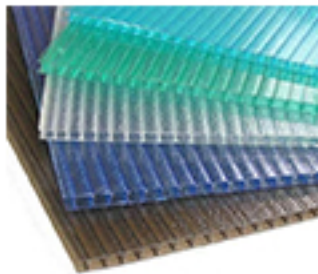

MAKATI AVENUE LUMBER, HARDWARE & CONST. SUPPLY, INC.

C-Channel (Jeamaxx Brand)

Steel Bars

Polycarbonate Sheet

Gutter Roofing

Rectangular Tubular